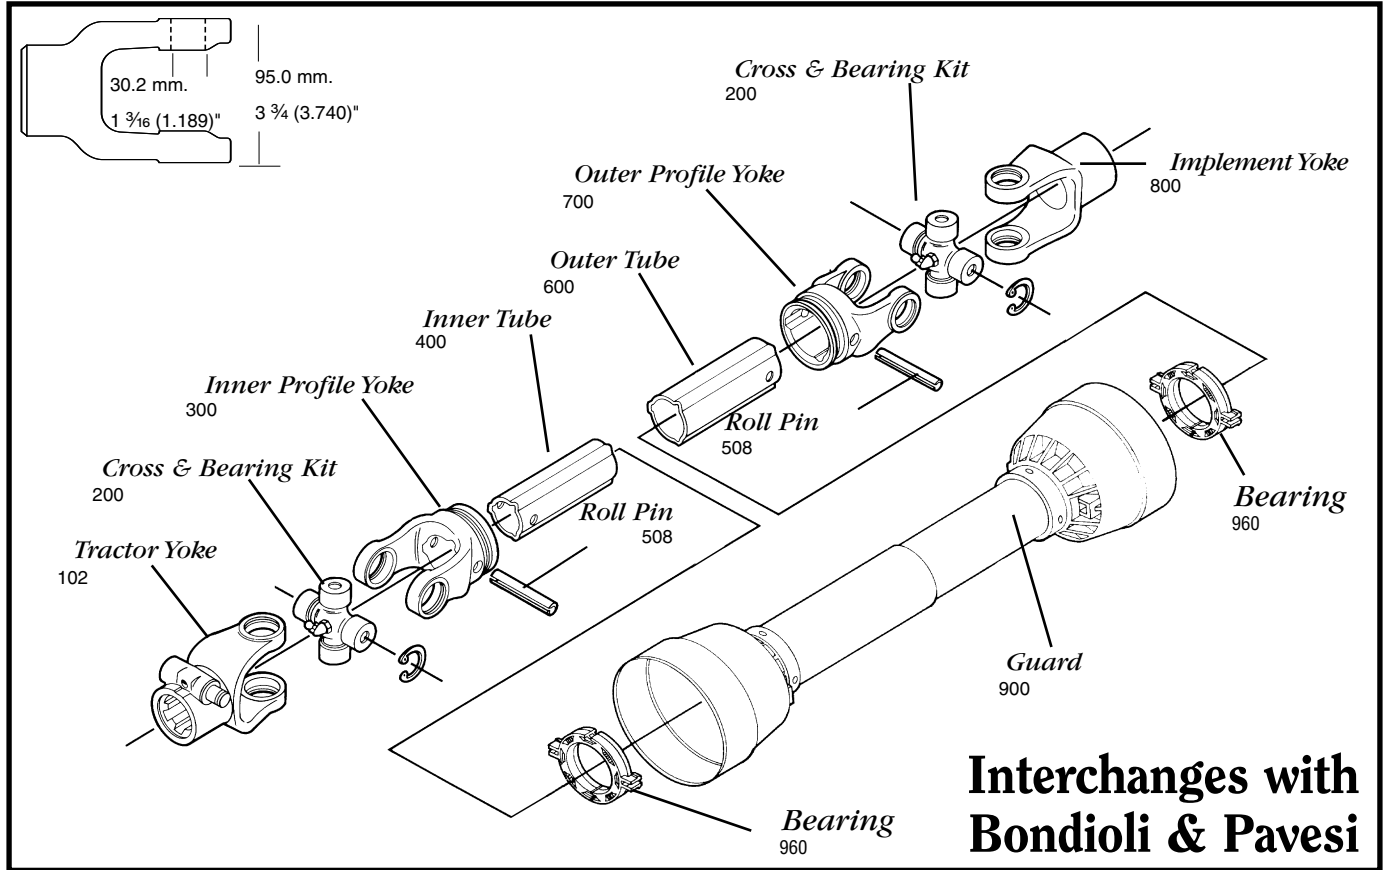

AGRICULTURAL PARTS

5 SERIES METRIC

Tractor Yoke

Quick Disconnect

SPECIFICATIONS	
RB&H #	DIM. "A" BORE (IN.)
102-6506	1 3/8 x 6
102-6521	1 3/8 x 6

Repair pin 13006121

Ball Collar Style

SPECIFICATIONS	
RB&H #	DIM. "A" BORE (IN.)
572050351	1 3/8 x 6
572050751	1 3/8 x 21
572053851	1 3/4 x 20

Inner Profile Yoke

SPECIFICATIONS			
RB&H #	BONDIOLI #	DIM "A" BORE (MM.)	DIM "A" BORE (IN.)
300-6545	204056861	45.0	1 25/32

With bearing groove

Cross & Bearing Kit

SPECIFICATIONS					
RB&H #	BONDIOLI #	DIM "A" (MM.)	DIM "A" (IN.)	DIM "B" (MM.)	DIM "B" (IN.)
200-6580	41205	30.2	1 3/16 (1.189)	79.4	3 1/8
201-6580	Extended Life	30.2	1 3/16 (1.189)	79.4	3 1/8

Snap ring located in yoke

Inner Tube

SPECIFICATIONS		
RB&H #	LENGTH (M.)	LENGTH (IN.)
400-6545	1.5	59 1/16
404-6545	1.0	39 3/8

45.0 (4.0 Wall) mm.
1 25/32 (5/32 Wall)"
1.772 (.158 Wall)"

To order by phone: **1-800-669-9650**

Outer Tube

SPECIFICATIONS		
RB&H #	LENGTH (M.)	LENGTH (IN.)
600-6552	1.5	59 1/16
604-6552	1.0	39 3/8

52.0 (3.0 Wall) mm.
2¹/₂ (1/8 Wall)"
2.047 (.118 Wall)"

Shear Pin

SPECIFICATIONS		
RB&H #	DIM "A" BORE (MM.)	DIM "A" BORE (IN.)
802-6535	35.0	1 3/8 (1.378)