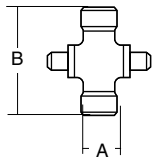

AGRICULTURAL PARTS

5 SERIES METRIC

Tractor Yoke

Quick Disconnect

SPECIFICATIONS	
RB&H #	DIM. "A" BORE (IN.)
102-6506	1 3/8 x 6
102-6521	1 3/8 x 6

Repair pin 13006121

Ball Collar Style

SPECIFICATIONS	
RB&H #	DIM. "A" BORE (IN.)
572050351	1 3/8 x 6
572050751	1 3/8 x 21
572053851	1 3/4 x 20

Inner Profile Yoke

SPECIFICATIONS			
RB&H #	BONDIOLI #	DIM "A" BORE (MM.)	DIM "A" BORE (IN.)
300-6545	204056861	45.0	1 25/32

With bearing groove

Cross & Bearing Kit

SPECIFICATIONS					
RB&H #	BONDIOLI #	DIM "A" (MM.)	DIM "A" (IN.)	DIM "B" (MM.)	DIM "B" (IN.)
200-6580	41205	30.2	1 3/16 (1.189)	79.4	3 1/8
201-6580	Extended Life	30.2	1 3/16 (1.189)	79.4	3 1/8

Snap ring located in yoke

Inner Tube

SPECIFICATIONS		
RB&H #	LENGTH (M.)	LENGTH (IN.)
400-6545	1.5	59 1/16
404-6545	1.0	39 3/8

45.0 (4.0 Wall) mm.
1 25/32 (5/32 Wall)"
1.772 (.158 Wall)"

To order by phone: **1-800-669-9650**

Outer Tube

SPECIFICATIONS		
RB&H #	LENGTH (M.)	LENGTH (IN.)
600-6552	1.5	59 1/16
604-6552	1.0	39 3/8

52.0 (3.0 Wall) mm.
2¹/₂ (1/8 Wall)"
2.047 (.118 Wall)"

Shear Pin

SPECIFICATIONS		
RB&H #	DIM "A" BORE (MM.)	DIM "A" BORE (IN.)
802-6535	35.0	1 3/8 (1.378)