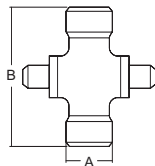

AGRICULTURAL PARTS

2600 SERIES METRIC

**Interchanges with Walterscheid*

**Tractor Yoke
Quick
Disconnect**

**Inner Profile
Yoke**

SPECIFICATIONS	
RB&H #	DIM "A" BORE (IN.)
102-7006	1 3/8 x 6
102-7020	1 3/4 x 20
102-7021	1 3/8 x 21

Repair Kit - 13007138

SPECIFICATIONS		
RB&H #	DIM "A" BORE (MM.)	DIM "A" BORE (IN.)
300-7061	61.0	2 13/32 (2.40)

With Bearing Groove (Guard must rotate freely on yoke)

**Cross & Bearing
Kit**

SPECIFICATIONS				
RB&H #	DIM "A" BORE (MM.)	DIM "A" BORE (IN.)	DIM "B" BORE (MM.)	DIM "B" BORE (IN.)
200-7004	42.0	1 21/32 (1.65)	104.0	4 3/32
201-7004	42.0	1 21/32	104.0	3 3/32

Snap Ring Located in Yoke

To order by phone: **1-800-669-9650**

To order by fax: **1-800-736-0141**

AGRICULTURAL PARTS

2600 SERIES METRIC

Inner Tube

SPECIFICATIONS		
RB&H #	LENGTH (MM.)	LENGTH (IN.)
400-7061	1,500	59 1/16 (59.0)
404-7061	1,000	39 3/8 (39.37)

Bearings 961-4535 (2 per kit)

Outer Tube

SPECIFICATIONS		
RB&H #	DIM "B" BORE (MM.)	DIM "B" BORE (IN.)
600-7071	1.5	59 1/16 (59.0)
604-7071	1.0	39 3/8 (39.37)

71.0 (5.0 Wall) mm
2.795 (.197 Wall)''

Easy Lock