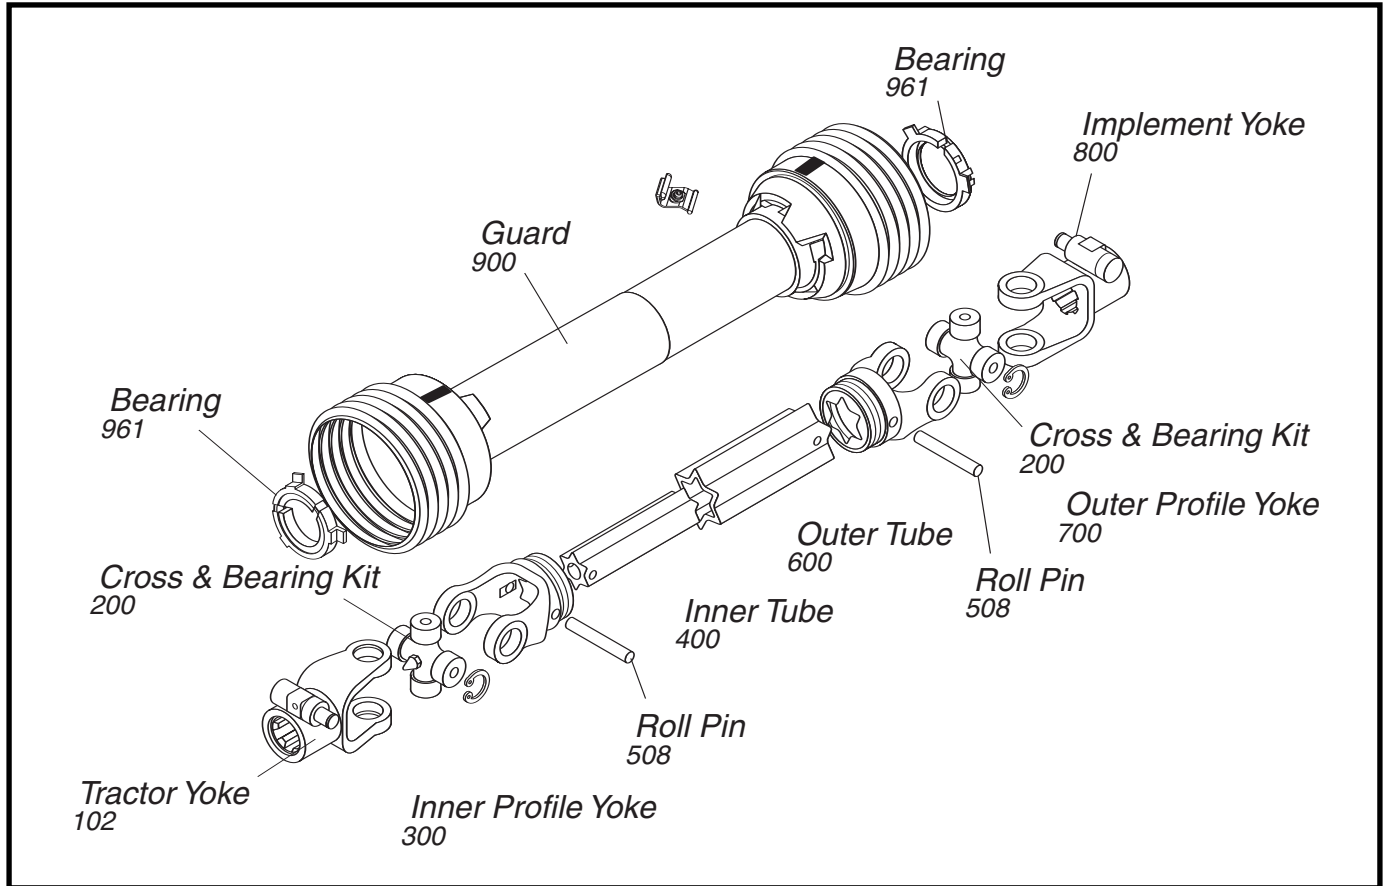

AGRICULTURAL PARTS

2600 SERIES METRIC

**Interchanges with Walterscheid*

**Tractor Yoke
Quick
Disconnect**

**Inner Profile
Yoke**

SPECIFICATIONS	
RB&H #	DIM "A" BORE (IN.)
102-7006	1 3/8 x 6
102-7020	1 3/4 x 20
102-7021	1 3/8 x 21

Repair Kit - 13007138

SPECIFICATIONS		
RB&H #	DIM "A" BORE (MM.)	DIM "A" BORE (IN.)
300-7061	61.0	2 13/32 (2.40)

With Bearing Groove (Guard must rotate freely on yoke)

**Cross & Bearing
Kit**

SPECIFICATIONS				
RB&H #	DIM "A" BORE (MM.)	DIM "A" BORE (IN.)	DIM "B" BORE (MM.)	DIM "B" BORE (IN.)
200-7004	42.0	1 21/32 (1.65)	104.0	4 3/32
201-7004	42.0	1 21/32	104.0	3 3/32

Snap Ring Located in Yoke

To order by phone: **1-800-669-9650**

To order by fax: **1-800-736-0141**

AGRICULTURAL PARTS

2600 SERIES METRIC

Inner Tube

SPECIFICATIONS		
RB&H #	LENGTH (MM.)	LENGTH (IN.)
400-7061	1,500	59 1/16 (59.0)
404-7061	1,000	39 3/8 (39.37)

With Keyway & Set Screw

Roll Pin

SPECIFICATIONS				
RB&H #	DIM "A" BORE (MM.)	DIM "A" BORE (IN.)	DIM "B" BORE (MM.)	DIM "B" BORE (IN.)
508-1090	10.0	13/32 (.406)	90.0	3 1/2 (3.543)

Plastic Guard

SPECIFICATIONS	
RB&H #	OVERALL DRIVELINE LENGTH (IN.)
900-4546	60
900-4560	48