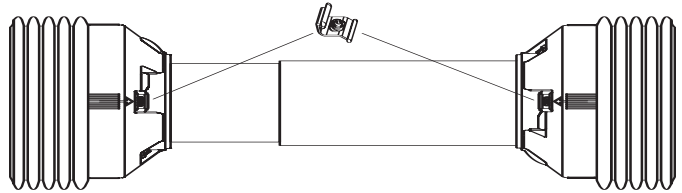

Snap Ring Located in Yoke

To order by phone: **1-800-669-9650**

To order by fax: **1-800-736-0141**

AGRICULTURAL PARTS

2600 SERIES METRIC

Inner Tube

SPECIFICATIONS		
RB&H #	LENGTH (MM.)	LENGTH (IN.)
400-7061	1,500	59 1/16 (59.0)
404-7061	1,000	39 3/8 (39.37)

61.0 (4.0 Wall) mm
2.402 (.158 Wall)''

Implement Yoke

Round Bore

SPECIFICATIONS				
RB&H #	DIM "A" BORE (MM.)	DIM "A" BORE (IN.)	STANDARD KEYWAY (MM.)	STANDARD KEYWAY (IN.)
800-7024	38.10	1 1/2 (1.5)	9.53	3/8 (.375)
800-7026	41.28	1 5/8 (1.625)	9.53	3/8 (.375)
800-7028	44.45	1 3/4 (1.75)	9.53	3/8 (.375)
800-7032	50.80	2 (2.0)	12.7	1/2 (.5)

With Keyway & Set Screw

Roll Pin

SPECIFICATIONS				
RB&H #	DIM "A" BORE (MM.)	DIM "A" BORE (IN.)	DIM "B" BORE (MM.)	DIM "B" BORE (IN.)
508-1090	10.0	13/32 (.406)	90.0	3 1/2 (3.543)

Plastic Guard

SPECIFICATIONS	
RB&H #	OVERALL DRIVELINE LENGTH (IN.)
900-4546	60
900-4560	48

Bearings 961-4535 (2 per kit)

Outer Tube

SPECIFICATIONS		
RB&H #	DIM "B" BORE (MM.)	DIM "B" BORE (IN.)
600-7071	1.5	59 1/16 (59.0)
604-7071	1.0	39 3/8 (39.37)

71.0 (5.0 Wall) mm
2.795 (.197 Wall)''

Easy Lock