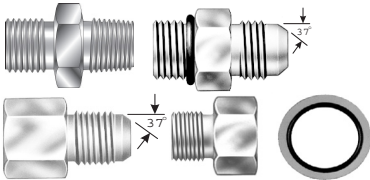

METRIC ADAPTER ASSORTMENTS

All kits include drawer (#DL24-C) and identification lid label.

BRITISH PARALLEL PIPE KIT

Part # BRITISH - PP-KIT

Features: 42 pcs.

- 8 Male British pipe to Male pipe
- 10 Male British pipe Oring to Male JIC
- 8 Female British pipe Oring swivel to Male JIC
- 8 Male British standard pipe parallel plugs
- 8 British bonded seals

METRIC DIN LIGHT KIT

Part #: MET-DIN-LIT-KIT

Features: 36 pcs.

- 14 Male DIN Light to Male JIC
- 10 Female DIN Light Swivel to Male JIC
- 12 Male DIN Light Plug

METRIC PORT KIT

Part #: METRIC-PORT-KIT

Features: 46 pcs.

- 12 Male Metric with Oring to Female Pipe
- 20 Male Metric with Oring to Male JIC
- 14 Male Metric Plug

HYDRAULIC ADAPTER ASSORTMENTS

All kits include drawer (#DL12-C) and identification lid label.

MALE PIPE PLUG & MALE BOSS PLUG KIT

FLAT FACE ORING CAP & PLUG KIT

Part # FFCAP-PLUG-KIT

Features: 48 pcs.

- 24 Female Caps
- 24 Male Plugs

FLAT FACE ADAPTER KIT

Part # FF-KIT-1

Features: 46 pcs.

- 14 Male FF Oring to Male Boss
- 14 Male FF Oring to Male Boss 90°
- 10 Male FF Oring to Female FF Oring Swivel 90°
- 8 Male FF to Male FF to Female FF Swivel Tee