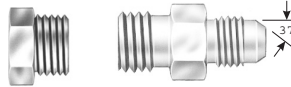

METRIC ADAPTER ASSORTMENTS

All kits include drawer (#DL24-C) and identification lid label.

BRITISH PARALLEL PIPE KIT

Part # BRITISH - PP-KIT

Features: 42 pcs.

- 8 Male British pipe to Male pipe
- 10 Male British pipe Oring to Male JIC
- 8 Female British pipe Oring swivel to Male JIC
- 8 Male British standard pipe parallel plugs
- 8 British bonded seals

METRIC DIN LIGHT KIT

Part #: MET-DIN-LIT-KIT

Features: 36 pcs.

- 14 Male DIN Light to Male JIC
- 10 Female DIN Light Swivel to Male JIC
- 12 Male DIN Light Plug

METRIC PORT KIT

Part #: METRIC-PORT-KIT

Features: 46 pcs.