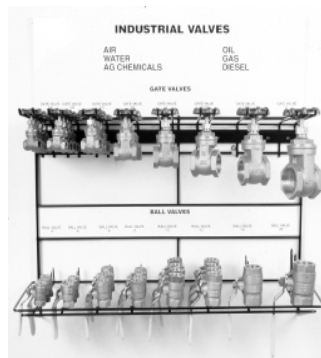

Part #: PROPANE-DISPLAY

Features...

- 2 each of all parts listed, 56 items.
- Product is individually packaged.
- Includes sign & holder, laminated guide w/ chain.
- Gondola and hooks sold separately.

VALVES

Features:

- 12 ball valves 1/4" -1-1/4"
- 12 gate valves 1/4" - 1-1/2"
- For air, water, gasoline, diesel, and ag chemicals.
- Labeled wall mounted rack

Part #: VALVE-DISPLAY

PART #	DESCRIPTION	QTY
GATE-VALVE-1/4	1/4" GATE VALVE	2
GATE-VALVE-3/8	3/8" IPT GATE VALVE	2
GATE-VALVE-1/2	1/2" IPT GATE VALVE	2
GATE-VALVE-3/4	3/4" IPT GATE VALVE	2
GATE-VALVE-1	1" IPT GATE VALVE	1
GATE-VALVE-1-1/4	1-1/4" GATE VALVE	1
GATE-VALVE-1-1/2	1-1/2" GATE VALVE	1
GATE-VALVE-2	2" IPT GATE VALVE	1
BALL-VALVE-4	1/4" FEM STANDARD BRASS BALL VALVE	2
BALL-VALVE-6	3/8" FEM STANDARD BRASS BALL VALVE	2
BALL-VALVE-8	1/2" FEM STANDARD BRASS BALL VALVE	3
BALL-VALVE-12	3/4" FEM STANDARD BRASS BALL VALVE	3
BALL-VALVE-16	1" FEM STANDARD PORT BRASS BALL	1
BALL-VALVE-20	1-1/4" FEM STANDARD PORT BRASS	1